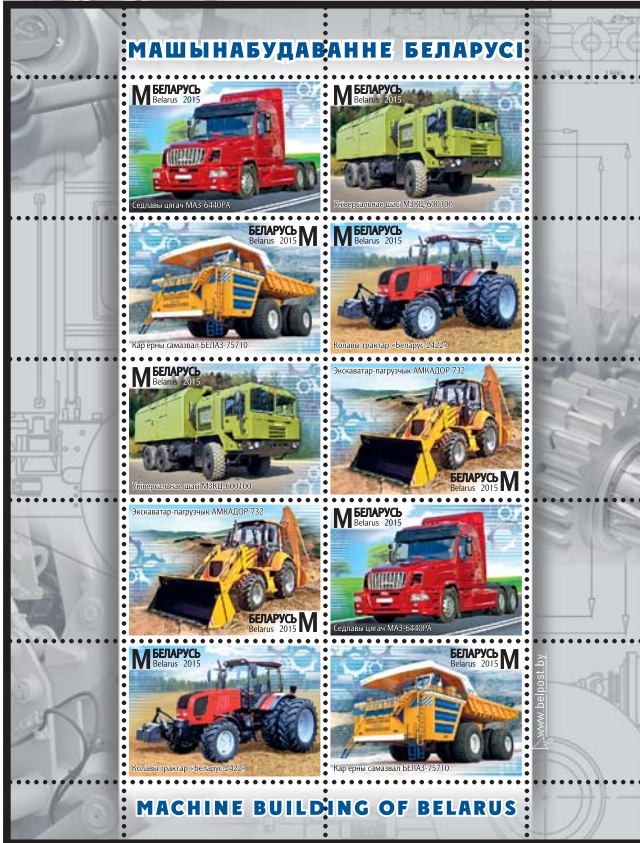

# 4 (607)

Januaru 23, 2015

Machine building is the most important sector of Belarus economics with the active development of its agricultural and transport trends.

Machine building enterprises of Belarus are widely known abroad thanks to such national brands as dump trucks "BELAZ", tractors "Belarus" (Minsk Tractor Works "MTZ"), trucks "MAZ", special machinery "AMKODOR" and "VOLAT" (Minsk Wheel Tractor Plant "MZKT").