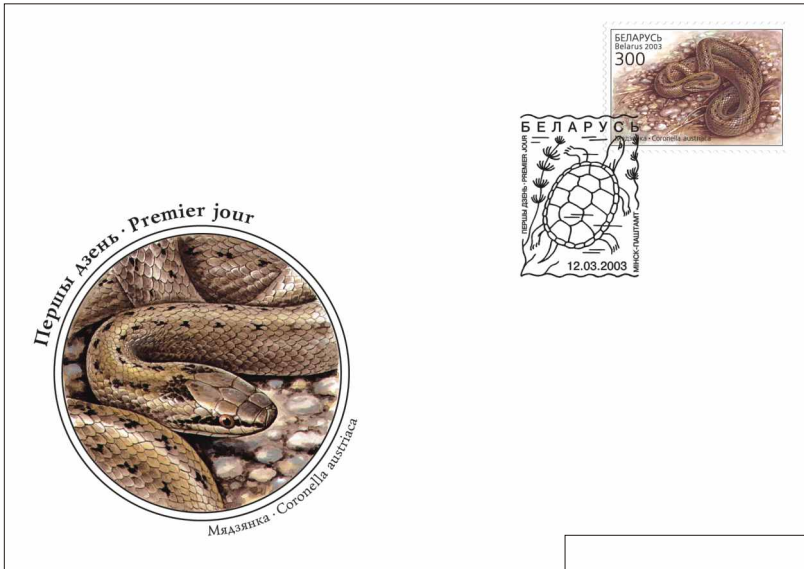

РЭСПУБЛІКАНСКАЕ
ДЗЯРЖАЎНАЕ
АБ'ЯДНАННЕ

БЕЛПОШТА

www.belpost.by/stamps

marka@belpost.by

ВЫДАВЕЦКІ ЦЭНТР «МАРКА» ИЗДАТЦЕНТР «МАРКА» PUBLISHING CENTER «MARKA»

ИНФАРМАЦЫЙНЫ ЛІСТ ИНФОРМАЦИОННЫЙ ЛИСТОК NEWSLETTER

05 (119)

February 13, 2003

Colour of the postmark – black.

The special **postmark** and **FDCs** designed by Grigoriy Dolbik.

SPECIAL CANCELLATION: a special cancellation on FDCs will be carried out at the Main Post Office of Minsk on the stamps issuing day.

A pre-stamped postcard picturing a pond turtle was also issued for making maximum cards.